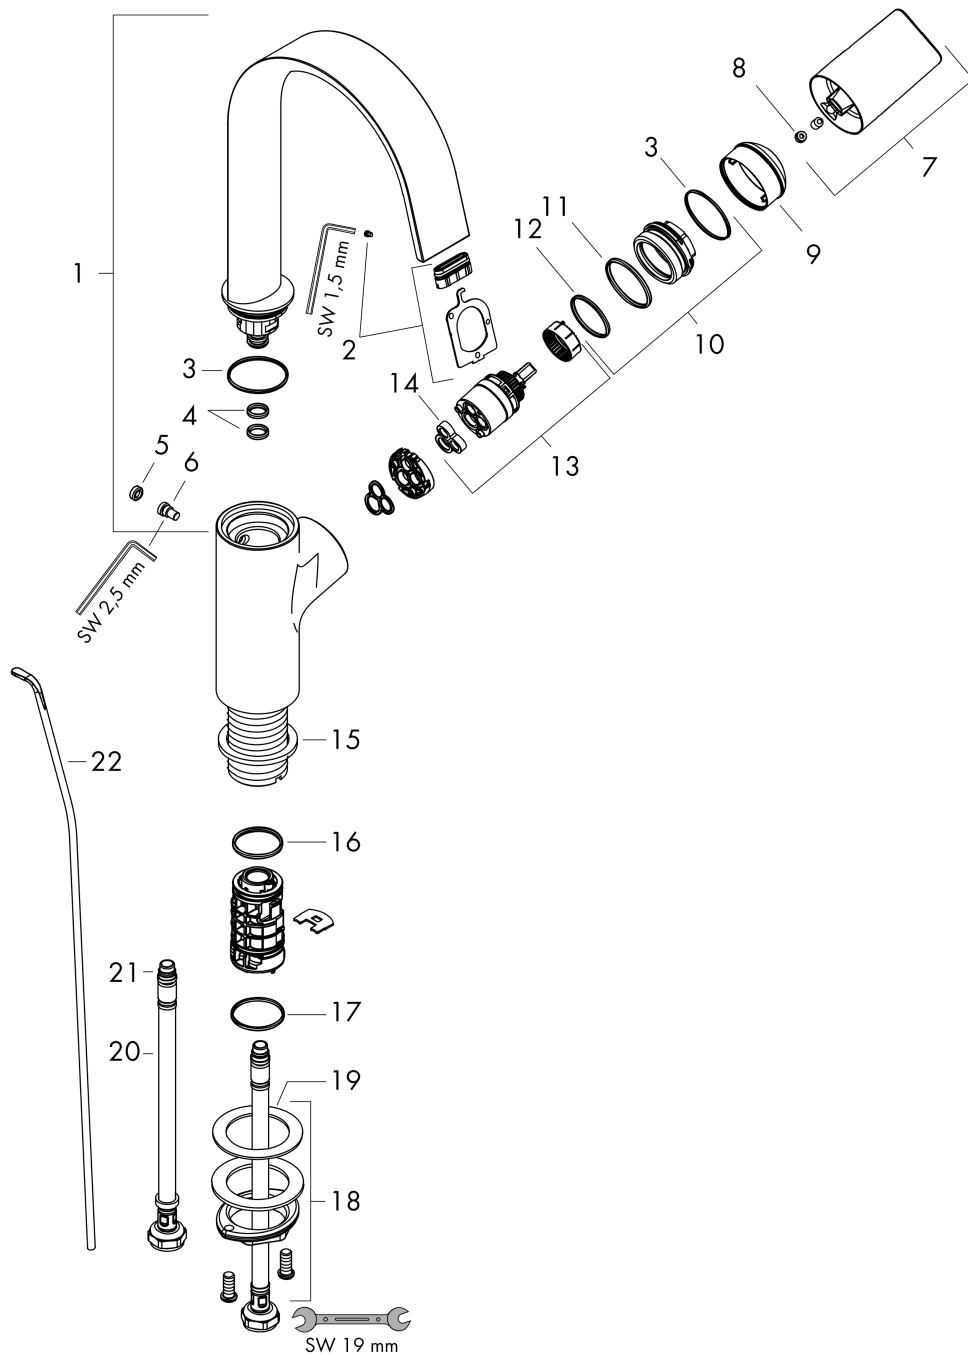

Vivenis

Single lever basin mixer 210 with swivel spout and pop-up waste set

Surfaces: **Chrome** Article Number: **75030000**

Description

product features

- consists of: single lever basin mixer, waste set
- ComfortZone 210
- projection 139 mm
- swivel range 120°
- spray type: WaterfallStream
- maximum flow rate at 3 bar: 5 l/min
- ceramic cartridge
- temperature limitation adjustable
- suitable for continuous flow water heaters
- pop-up waste set G 1¼
- material waste set: metal
- connection type: G ¾ connections
- connection dimension: DN15

Technology

Design awards

reddot winner 2021

Product image

Scale drawing

Vivenis

Single lever basin mixer 210 with swivel spout and pop-up waste set

Surfaces: **Chrome** Article Number: **75030000**

Flowchart

Vivenis
Single lever basin mixer 210 with swivel spout and pop-up waste set
 Surfaces: **Chrome** Article Number: **75030000**

Exploded Drawing

Year of production: >06/21

Vivenis**Single lever basin mixer 210 with swivel spout and pop-up waste set**Surfaces: **Chrome** Article Number: **75030000****Spare part list**

Year of production: >06/21

Pos.	Description	Article Number	Price	PU
1	spout cpl.	94304000	-	1
2	spray former	94275000	-	1
3	O-ring 30x1,5	98433000	-	1
4	O-ring 8x2	98112000	-	1
5	plug	93087000	-	1
6	screw	93088000	-	1
7	handle	94305000	-	1
8	screw cover	93735460	-	1
9	flange	93737000	-	1
10	nut	92926000	-	1
11	O-ring 29x2	98391000	-	1
12	O-ring 25x1,5	98146000	-	1
13	cartridge, assy	93760000	-	1
14	seal	93383000	-	1
15	flat seal	98749000	-	1
16	O-ring 24x2	98388000	-	1
17	O-ring 26x1,5	98390000	-	1
18	fixing set (Ø 32)	13961000	-	1
19	lever collar	97548000	-	1
20	connection hose 450 mm M8x0,75 G3/8	97206000	-	1
21	O-ring 6,6x1,6	93019000	-	1
22	pull rod	96657000	-	1
a	pop up waste	94139000	-	1
b	fixation extension 35 mm	13898000	-	1