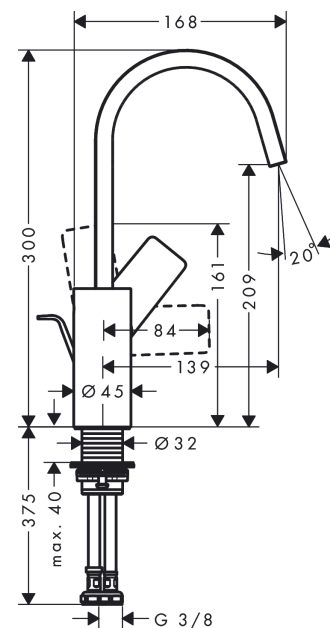

Vivenis

Single lever basin mixer 210 with swivel spout and pop-up waste set

Surfaces: **Chrome** Article Number: **75030000**

Description

product features

- consists of: single lever basin mixer, waste set
- ComfortZone 210
- projection 139 mm
- swivel range 120°
- spray type: WaterfallStream
- maximum flow rate at 3 bar: 5 l/min
- ceramic cartridge
- temperature limitation adjustable
- suitable for continuous flow water heaters
- pop-up waste set G 1¼
- material waste set: metal
- connection type: G ¾ connections
- connection dimension: DN15

Technology

Design awards

reddot winner 2021

Product image

Scale drawing

Vivenis

Single lever basin mixer 210 with swivel spout and pop-up waste set

Surfaces: **Chrome** Article Number: **75030000**

Flowchart

Vivenis
Single lever basin mixer 210 with swivel spout and pop-up waste set
 Surfaces: **Chrome** Article Number: **75030000**

Exploded Drawing

Year of production: >06/21

Vivenis**Single lever basin mixer 210 with swivel spout and pop-up waste set**Surfaces: **Chrome** Article Number: **75030000****Spare part list**

Year of production: >06/21

Pos.	Description	Article Number	Price	PU
1	spout cpl.	94304000	-	1
2	spray former	94275000	-	1
3	O-ring 30x1,5	98433000	-	1
4	O-ring 8x2	98112000	-	1
5	plug	93087000	-	1
6	screw	93088000	-	1
7	handle	94305000	-	1
8	screw cover	93735460	-	1
9	flange	93737000	-	1
10	nut	92926000	-	1
11	O-ring 29x2	98391000	-	1
12	O-ring 25x1,5	98146000	-	1
13	cartridge, assy	93760000	-	1
14	seal	93383000	-	1
15	flat seal	98749000	-	1
16	O-ring 24x2	98388000	-	1
17	O-ring 26x1,5	98390000	-	1
18	fixing set (Ø 32)	13961000	-	1
19	lever collar	97548000	-	1
20	connection hose 450 mm M8x0,75 G3/8	97206000	-	1
21	O-ring 6,6x1,6	93019000	-	1
22	pull rod	96657000	-	1
a	pop up waste	94139000	-	1
b	fixation extension 35 mm	13898000	-	1