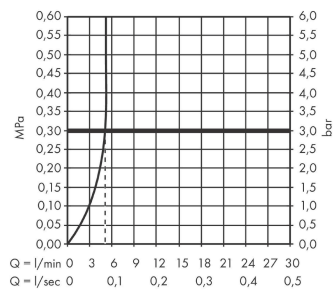

Vivenis

Single lever basin mixer 210 with swivel spout and pop-up waste set

Surfaces: **Chrome** Article Number: **75030000**

Flowchart